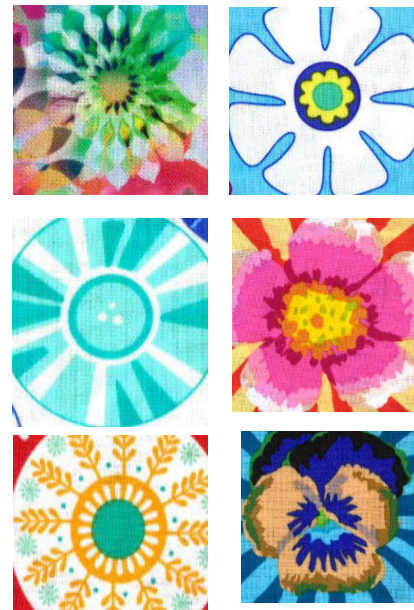

TEA PARTY

Month #10

Curved Border, Inner Border & Binding

20 Assorted Bright Fabrics for Borders

*** Mix and Match previous extra fabrics as you like...

8 Assorted Whites for Curved Border

Flower Motifs
Arrange the assorted flower motifs how you desire.....