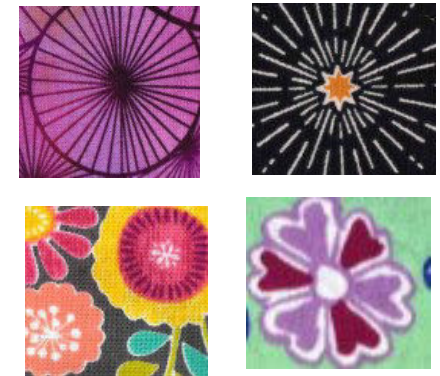

TEA PARTY

Month #6
Coffee Mugs
Block #6

Mugs

Saucers

Inner Cup

Handles

Stems

10 Assorted Bright Fabrics for Flower Circles

White Background

Outer Border

Flower Motif Fabrics

903-760-7397

barb@stitchinheaven.com