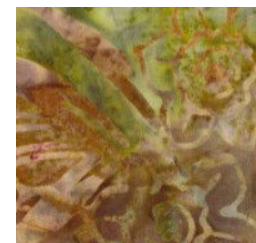

TEXAS OUR TEXAS 2019

Month #2 APRIL

CACTUS & ARMADILLO Block #2

ARMADILLO FEET
#1-4

ARMADILLO
(You can use as you wish for
Face, Body, Head)

ARMADILLO
(You can use as you wish
for Face, Body, Head)

STARS

RED STRIP
Strips are cut the length
you need

WHITE STRIP
Strip is cut the length
you need

GROUND
**THE PATTERN FOR THE
GROUND IS TOO SHORT.
YOU WILL NEED TO LEAVE
IT LONGER AND MEASURE
BEFORE YOU CUT IT TO FIT.

CACTUS
#8-13