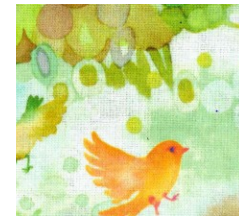

Background

Block #4-Straw Flower

Light-Medium

Medium

Dark

Background

903-760-7397

bomhq@stitchinheaven.com