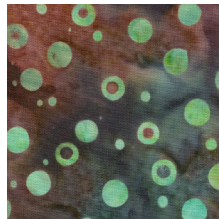

# TWILIGHT SONG SAMPLER 2017

Month #11 MAY

Blocks #11a-b

A  
very light yellow

C  
yellow

D

F

H