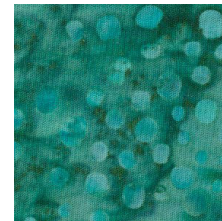

TWILIGHT SONG SAMPLER 2017

Month #14 AUGUST

BORDERS/DIAMOND BORDERS

A
very light yellow

F

B
swirl dot

G

C
yellow