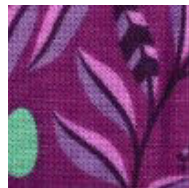

## Outer Spikes

Four White Print Backgrounds

Inner Spike—White print background

Inner Spike—Dark Gray

## Binding

Inner Spikes—Green & Blue Print

Outer Spikes—Four Bright Prints for Spikes

903-638-6915

[bomhq@stitchinheaven.com](mailto:bomhq@stitchinheaven.com)