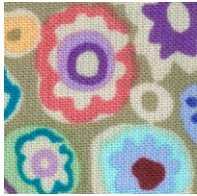

URBAN OWLS

Month #3
Ohio Star Blocks
Block #3

Ohio Star Blocks

Six Center Circles: Medium & Small
(Per pattern, blue is used for both an inner and outer circle)

Three Center Squares
5 x 5

Background