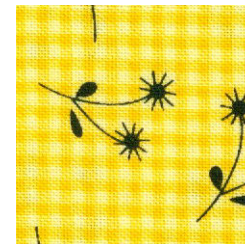

URBAN OWLS II

Month #6, Block #6

Queen of the May

Background

White with Dot

4 x WOF Blue Stripe

Center of Blocks

4 x WOF Blue Dot

Green and Blue/Purple around Black Center of Block #1

Red and Yellow around Black Center of Block #2

903-638-6915

bomhq@stitchinheaven.com