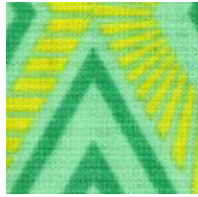

URBAN OWLS

Month #1

Center Applique' Panel Block #1

Stems, this includes fabric for the stems in house blocks also

Tree and also includes the 4 x 4 piece stated in block #1

Purple

Mauve

Light Purple

Flower Centers
Includes flowers for house blocks

Flower Middle

Pinkie Purple

Pink

Yellow

Owl Eyes

Lime

Red