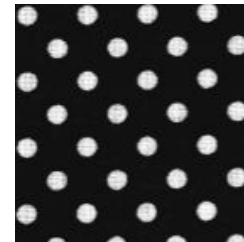

URBAN OWLS

Month #3
Ohio Star Blocks
Block #3

Ohio Star Blocks

Six Center Circles: Medium & Small
(Per pattern, blue is used for both an inner and outer circle)

Three Center Squares
5 x 5

Background