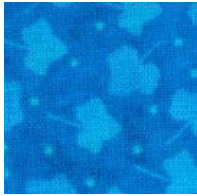

URBAN OWLS

Month #3
Ohio Star Blocks
Block #3

Ohio Star Blocks

Six Center Circles: Medium & Small
(Per pattern, blue is used for both an inner and outer circle)

Three Center Squares
5 x 5

Background