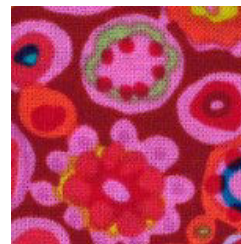

URBAN OWLS III

Month #6, Block #6

Queen of the May

Background

White with Dot

4 x WOF Blue Stripe

Center of Blocks

4 x WOF Blue Dottie

Green and Blue/Purple around Black Center of Block #1

Red/pink and Yellow around Black Center of Block #2

903-638-6915

bomhq@stitchinheaven.com