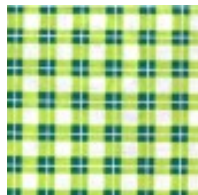

# URBAN OWLS

Month #4

Ohio Star Variation Block #4

Ohio Star Large Points

Six Center Circles: Medium & Small

Ohio Star Small Points

Background

903-638-6915