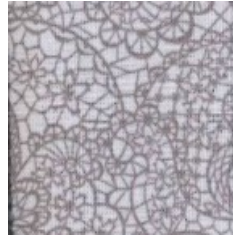

URBAN OWLS

Month #6

Queen of the May

Block #1

Center circle pieces

Blue stripe - You received one of these 2

Center - both blocks

Background - both blocks

Block #2

Center circle pieces

Blue Points

Outer Background - you received one of these three

903-638-6915

bomhq@stitchinheaven.com