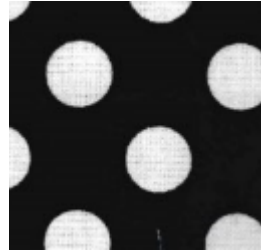

URBAN OWLS

Month #6

Queen of the May

Block #1

Center circle pieces

Blue stripe - You received one of these 2

Center - both blocks

Background - both blocks