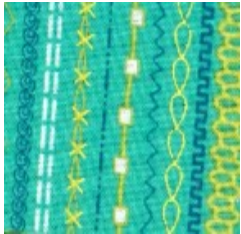

URBAN OWLS

Month #6

Queen of the May

Block #1

Center circle pieces

Blue stripe - You received one of these 2

Center - both blocks

Background - both blocks

Block #2

Center circle pieces

Blue Points

Outer Background - you received one of these three

903-638-6915

bomhq@stitchinheaven.com