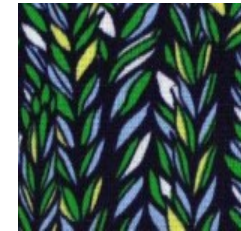

URBAN OWLS

Month #6

Queen of the May

Block #1

Center circle pieces

Blue stripe - You received one of these 2

Center - both blocks

Background - both blocks

Block #2

Center circle pieces

Blue Points

Outer Background - you received one of these three

903-638-6915

bomhq@stitchinheaven.com