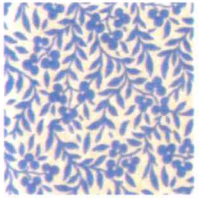

URBAN OWLS

Month #4

Ohio Star Variation Block #4

Ohio Star Large Points

Six Center Circles: Medium & Small

Ohio Star Small Points

Background

903-760-7397