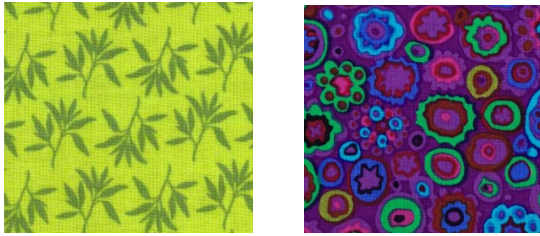

URBAN OWLS

Month #6

Queen of the May

Block #1

Center circle pieces

Blue stripe

Center - both blocks

Grey/White spot for both blocks

Background for both blocks

Block #2

Center circle pieces

Blue spot-you will receive one of these

903-760-7397

bomhq@stitchinheaven.com