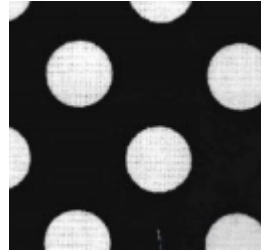

URBAN OWLS

Month #6

Queen of the May

Block #1

Center circle pieces

Blue stripe

Center - both blocks

Grey/White spot for both blocks