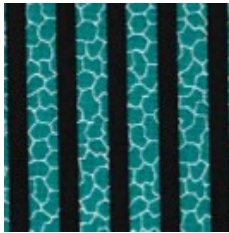

URBAN OWLS

Month #6

Queen of the May

Block #1

Center circle pieces

Blue stripe

Center - both blocks

Grey/White spot for both blocks

Background for both blocks

Block #2

Center circle pieces

Blue spot-you will receive one of these

903-760-7397

bomhq@stitchinheaven.com