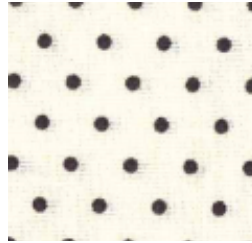

URBAN OWLS

Month #6

Queen of the May

Block #1

Center circle pieces

Blue stripe

Center - both blocks

Grey/White spot for both blocks

Background for both blocks

Block #2

Center circle pieces

Blue spot

903-760-7397
info@stitchinheaven.com