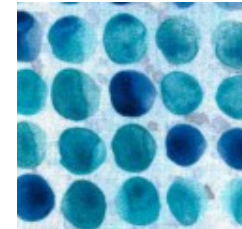

URBAN OWLS

Month #6

Queen of the May

Block #1

Center circle pieces

Blue stripe

Center - both blocks

Grey/White spot for both blocks

Background for both blocks

Block #2

Center circle pieces

Blue spot

903-760-7397
info@stitchinheaven.com