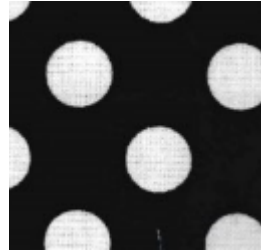

URBAN OWLS

Month #6

Queen of the May

Block #1

Center circle pieces

Blue stripe

Center - both blocks

Grey/White spot for both blocks