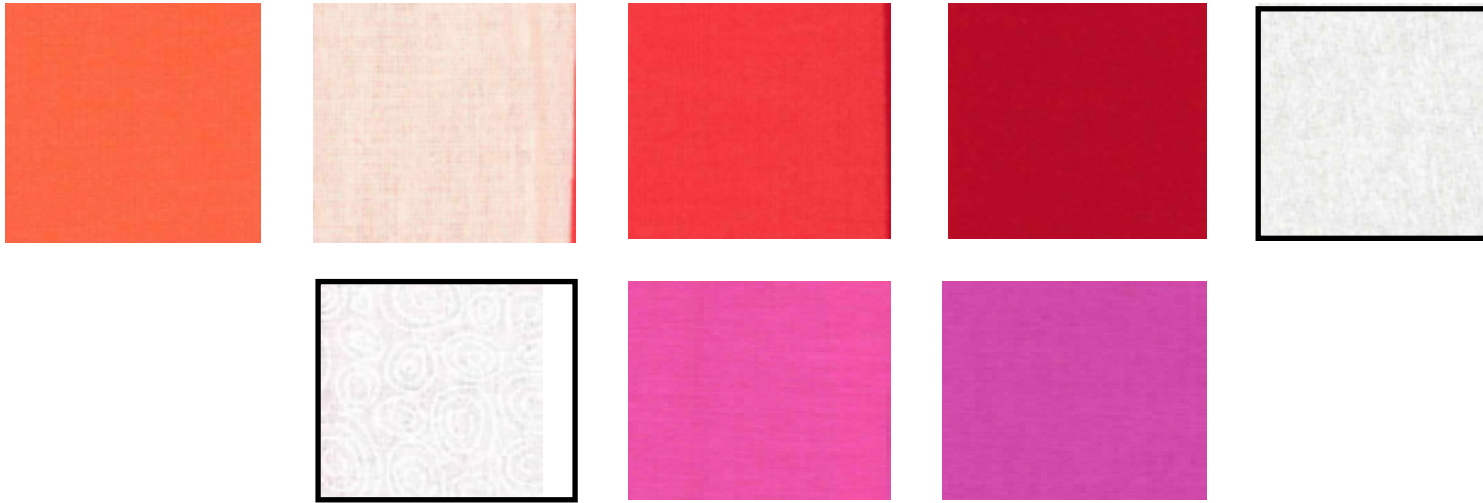

Owl bodies and flowers

Leaves and leaf centers

***We will be using cotton in place of wool throughout the program.

As a reminder, please read pattern thoroughly before starting each block.

Enjoy!!

903-760-7397

info@stitchinheaven.com

Month #1 Centre Applique Panel Block #1

Assorted colors for flowersWhite also used for stars

These fussy cuts
included to be
used for owl eyes,
if you wish.