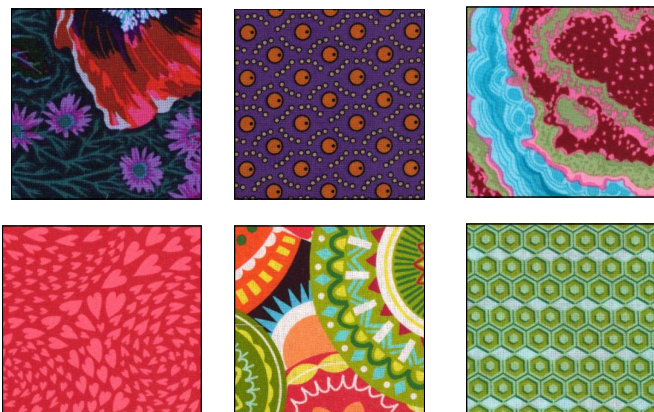

URBAN OWLS

Month # 4

Ohio Star Variation - Block # 4

Ohio Star Large Points

Center Circles: Medium & Small

Ohio Star Small Points

Background