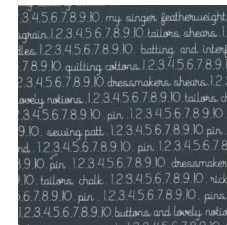

Stems/month 1

Leaves

Leaf Centers

Grass

Grass

903-760-7397  
info@sitichinheaven.com

Background both blocks