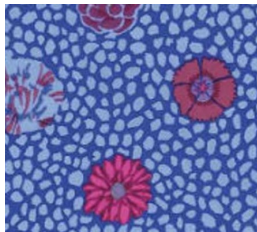

URBAN OWLS

Month #6

Queen of the May

Block #1

Center circle pieces

Blue stripe

Center - both blocks

Grey/White spot for both blocks

Background for both blocks

Block #2

Center circle pieces

Blue spot

903-760-7397
info@stitchinheaven.com