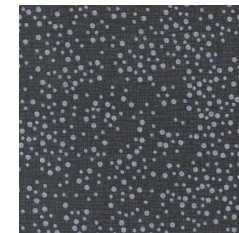

URBAN OWLS

Month #6

Queen of the May

Block #1

Center circle pieces

Blue stripe

Center - both blocks

Grey/White spot for both blocks

Background for both blocks

Block #2

Center circle pieces

Blue spot

903-760-7397
info@stitchinheaven.com