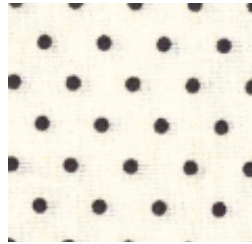

URBAN OWLS

Month #6

Queen of the May

Block #1

Center circle pieces

Blue stripe

Center - both blocks

Grey/White spot for both blocks

Background for both blocks

Block #2

Center circle pieces

Blue spot

903-760-7397
info@stitchinheaven.com