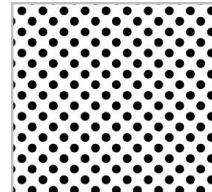

Urban Owls 2023

Month #6

Queen of the May

Block #6

Background
16 x 42

Grey/White Spot
8 x 42

Green
4 x 21

Purple
4 x 21

Red
4 x 21

Yellow/Green
4 x 21

Blue Spot
4 x 21

Blue Stripe
4 x 21

Black and White
Spot for center
12 x 7