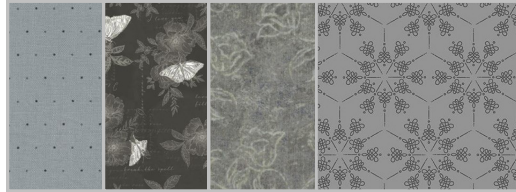

Urban Owls 2023

Month #6

Queen of the May

Block #6

Background
16 x 42

Grey/White Spot
8 x 42

Green
4 x 21

Purple
4 x 21

Red
4 x 21

Yellow/Green
4 x 21

Blue Spot
4 x 21

Blue Stripe
4 x 21

Black and White
Spot for center
12 x 7