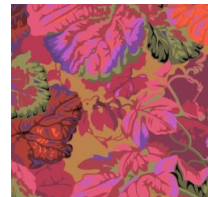

Urban Owls 2023

Month #6

Queen of the May

Block #6

Background
16 x 42

Grey/White Spot
8 x 42

Green
4 x 21

Purple
4 x 21

Red
4 x 21

Yellow/Green
4 x 21

Blue Spot
4 x 21

Blue Stripe
4 x 21

Black and White
Spot for center
12 x 7