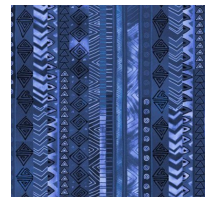

Urban Owls 2023

Month #6

Queen of the May

Block #6

Background
16 x 42

Grey/White Spot
8 x 42

Green
4 x 21

Purple
4 x 21

Red
4 x 21

Yellow/Green
4 x 21

Blue Spot
4 x 21

Blue Stripe
4 x 21

Black and White
Spot for center
12 x 7