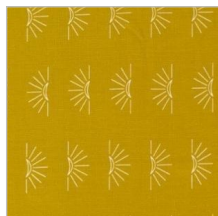

## Filler Blocks - Hourglass

### 3" Hourglass-Section 6 - makes 2

Center  
6 x 6

Center  
6 x 6

Round 1  
3 x 21