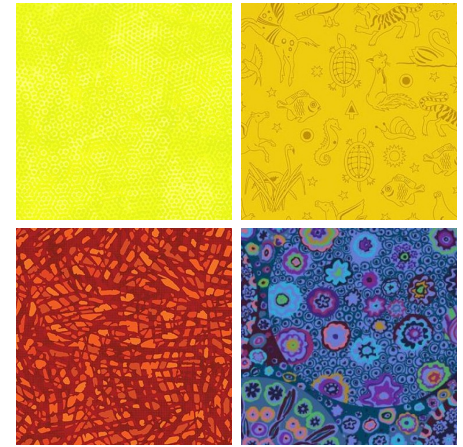

While the Cat's Away

Month 2

Sunburst Corner Block

Med Gray Circle
Background
23 x 10.5

Light Gray Circle
Background
23 x 10.5

Leaves
Light Green
4 x 21

Leaves
Medium Green
4 x 21

Starburst
10 x 21

Square Backgrounds
8 x 42

Large Flower Center Circle
10 x 10

Large Flower Outer Circles
8 x 8

Small/Med circle centers
6 x 21

Small/Med outside circles
5 x 21

903-760-7397
info@stitchinheaven.com