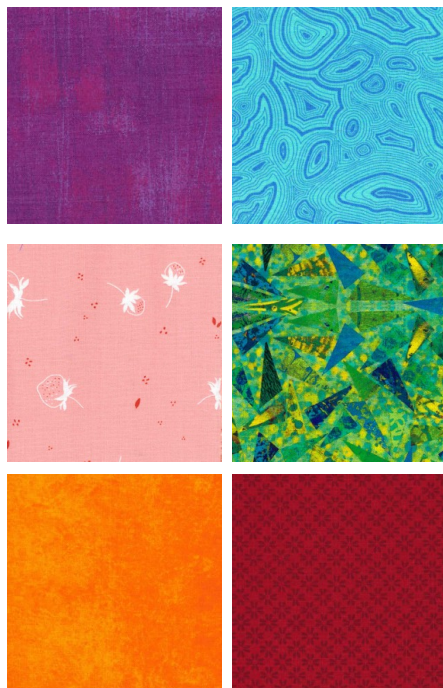

Outside Medium
Flower Circles
6 x 21