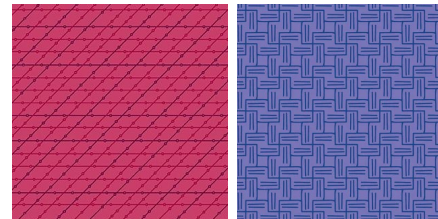

While the Cat's Away

Month 4

Radiant Sunburst

Med Gray Circle
Background
8 x 42

Light Gray Circle
Background
8 x 42

Brights
10 x 21

Large Center Motif
10 x 10

Leaves
Light Green
4 x 21

Leaves
Medium Green
4 x 21

Square Backgrounds
8 x 42

Large Center Outer Circles
7 x 7

903-760-7397

info@stitchinheaven.com

While the Cat's Away

Month 4

Small/Med Outside circle centers
5 x 10