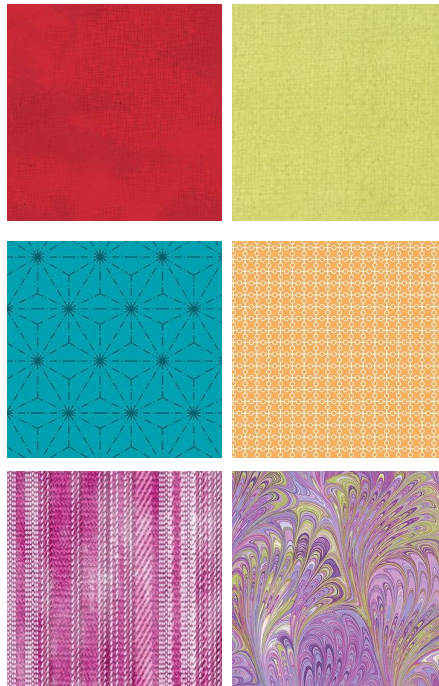

While the Cat's Away

Month 4

Radiant Sunburst

Med Gray Circle
Background
8 x 42

Light Gray Circle
Background
8 x 42

Brights
10 x 21

Large Center Motif
10 x 10

Leaves
Light Green
4 x 21

Leaves
Medium Green
4 x 21

Square Backgrounds
8 x 42

Large Center Outer Circles
7 x 7

903-760-7397

info@stitchinheaven.com

While the Cat's Away

Month 4

Small/Med Outside circle centers
5 x 10

Medium outside circles
6 x 21

Small outside circles
5 x 21