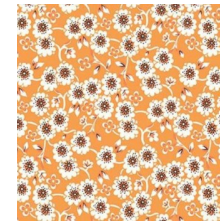

While the Cat's Away

Month 6

Tulip Wedge

Med Gray Circle
Background &
Square Background
24 x 42

Center Circle
Points
8 x 21

Light Gray Circle
Background
8 x 42

Center Circle
Points
8 x 21

Brights Tulip Stems
9 x 3

Large Center Motif
10 x 10

Leaves
Light Green
3 x 21

Leaves
Medium Green
3 x 21

Large Center Outer Circles
5 x 10

Tulip Petals
5 x 7

903-760-7397

info@stitchinheaven.com