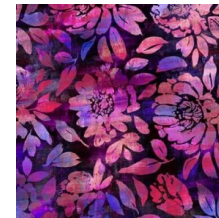

While the Cat's Away

Month 7

Windmill Blocks

Brights
6 x 42

Light Gray
Background
40 x 42

903-760-7397

info@stitchinheaven.com