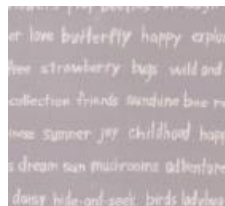

While the Cat's Away

Month 9

Eight Pointed Star

Light Gray
Background
For circles
25 x 42

Medium Gray
Background
12 x 42

Dark Gray
Background
12 x 42

Light Brights
8 x 10

Dark Brights
8 x 10